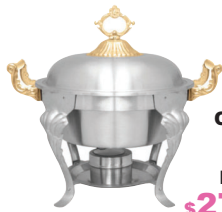

Summer Special Sale!

Prices Valid
Through
8/31/2023

Buy Now and Save!

STAINLESS CHAFERS
WITH SOLID WOOD HANDLES

CH-5450 8 QT.
\$172.50 EA.

CH-5451 6 QT.
\$134.25 EA.

CH-5460 6 QT. ROUND
\$139.25 EA.

STAINLESS ROLL TOP CHAFER WITH GOLD ACCENT

CH-8633 5 QT. ROUND
\$270.75 EA.

CH-8533 8 QT.
\$314.25 EA.

STAINLESS ROLL TOP CHAFERS

CHSS-4441 8 QT.
\$288.00 EA.

CHSS-4445 6 QT. ROUND
\$251.00 EA.

COLD BEVERAGE DISPENSER, CRYSTAL, SOLD IN PKG 2
DS- 257631 1 GALLON
\$95.00 EA.